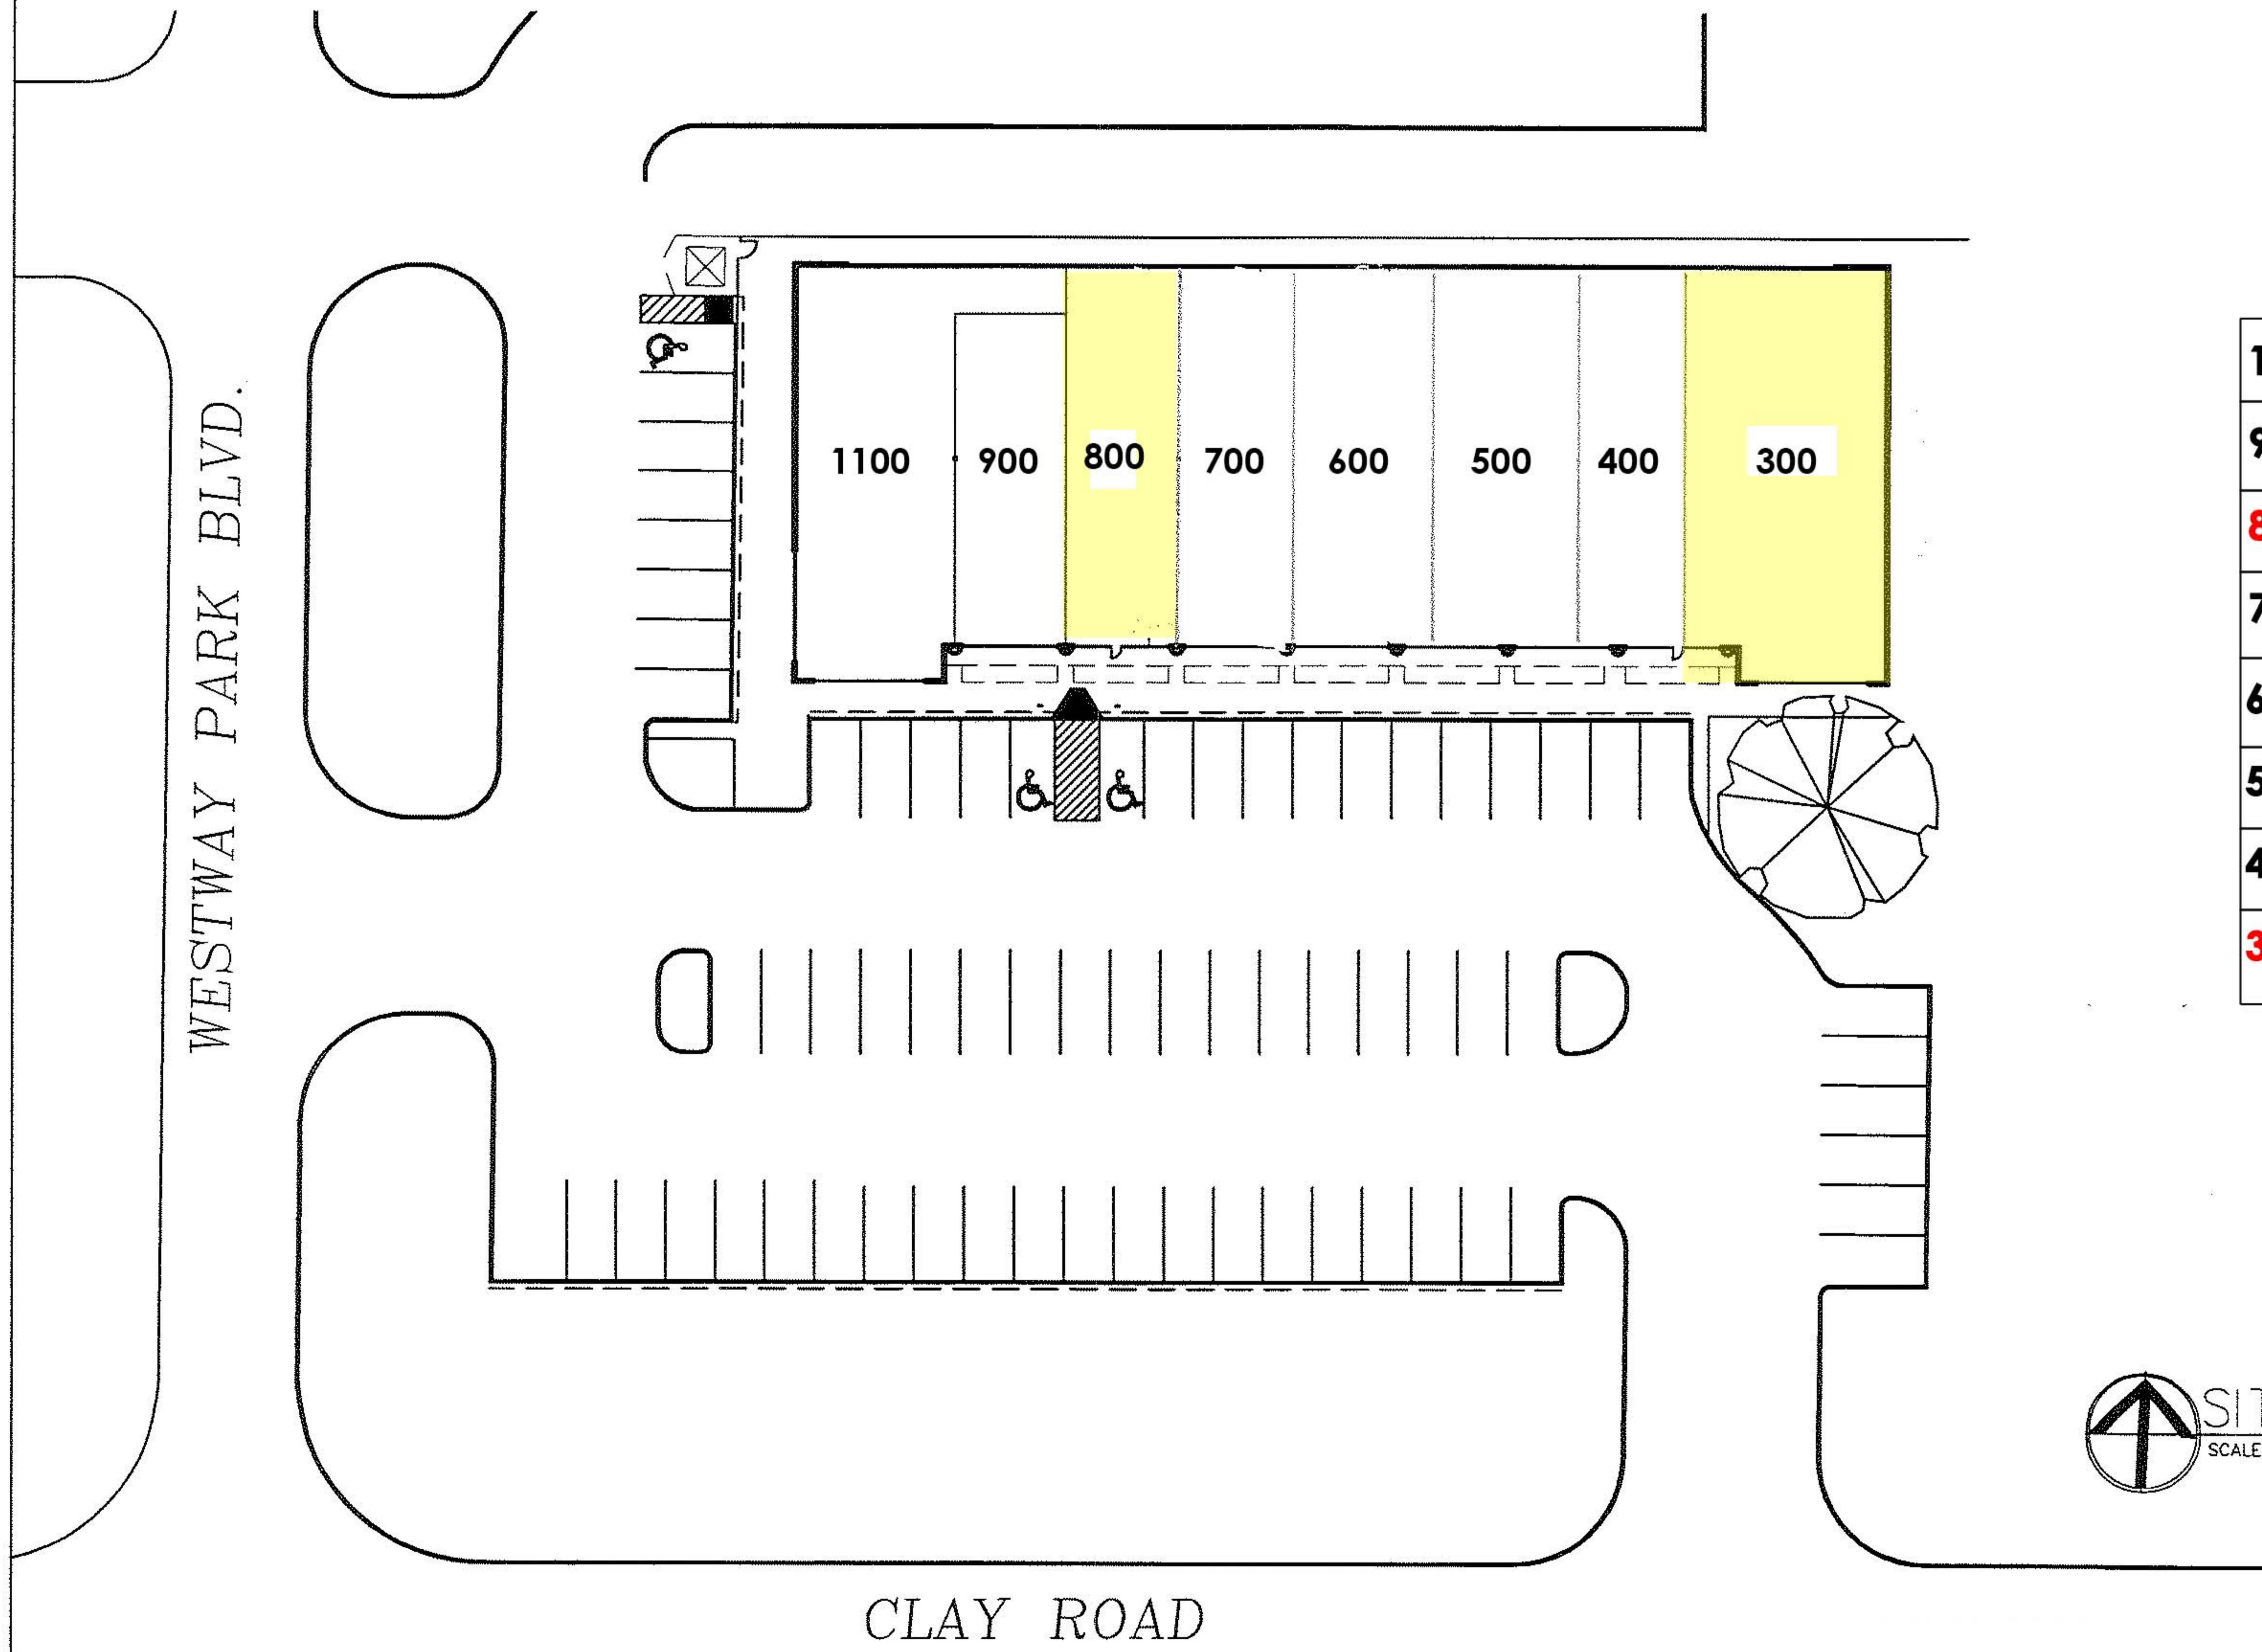

**THE PLAZAS AT WESTWAY PARK
CLAY ROAD AT WESTWAY PARK BOULEVARD
HOUSTON, TEXAS 77041**

Tenants

1100 - Senior Burrito
900 - Lash Lounge
800 - Available
700 - Subway
600 - DDS
500 - Neighborhood Kitchen
400 - Thai Healing Therapy
300 - Available

SITE PLAN
 SCALE: 1" = 50'-0"