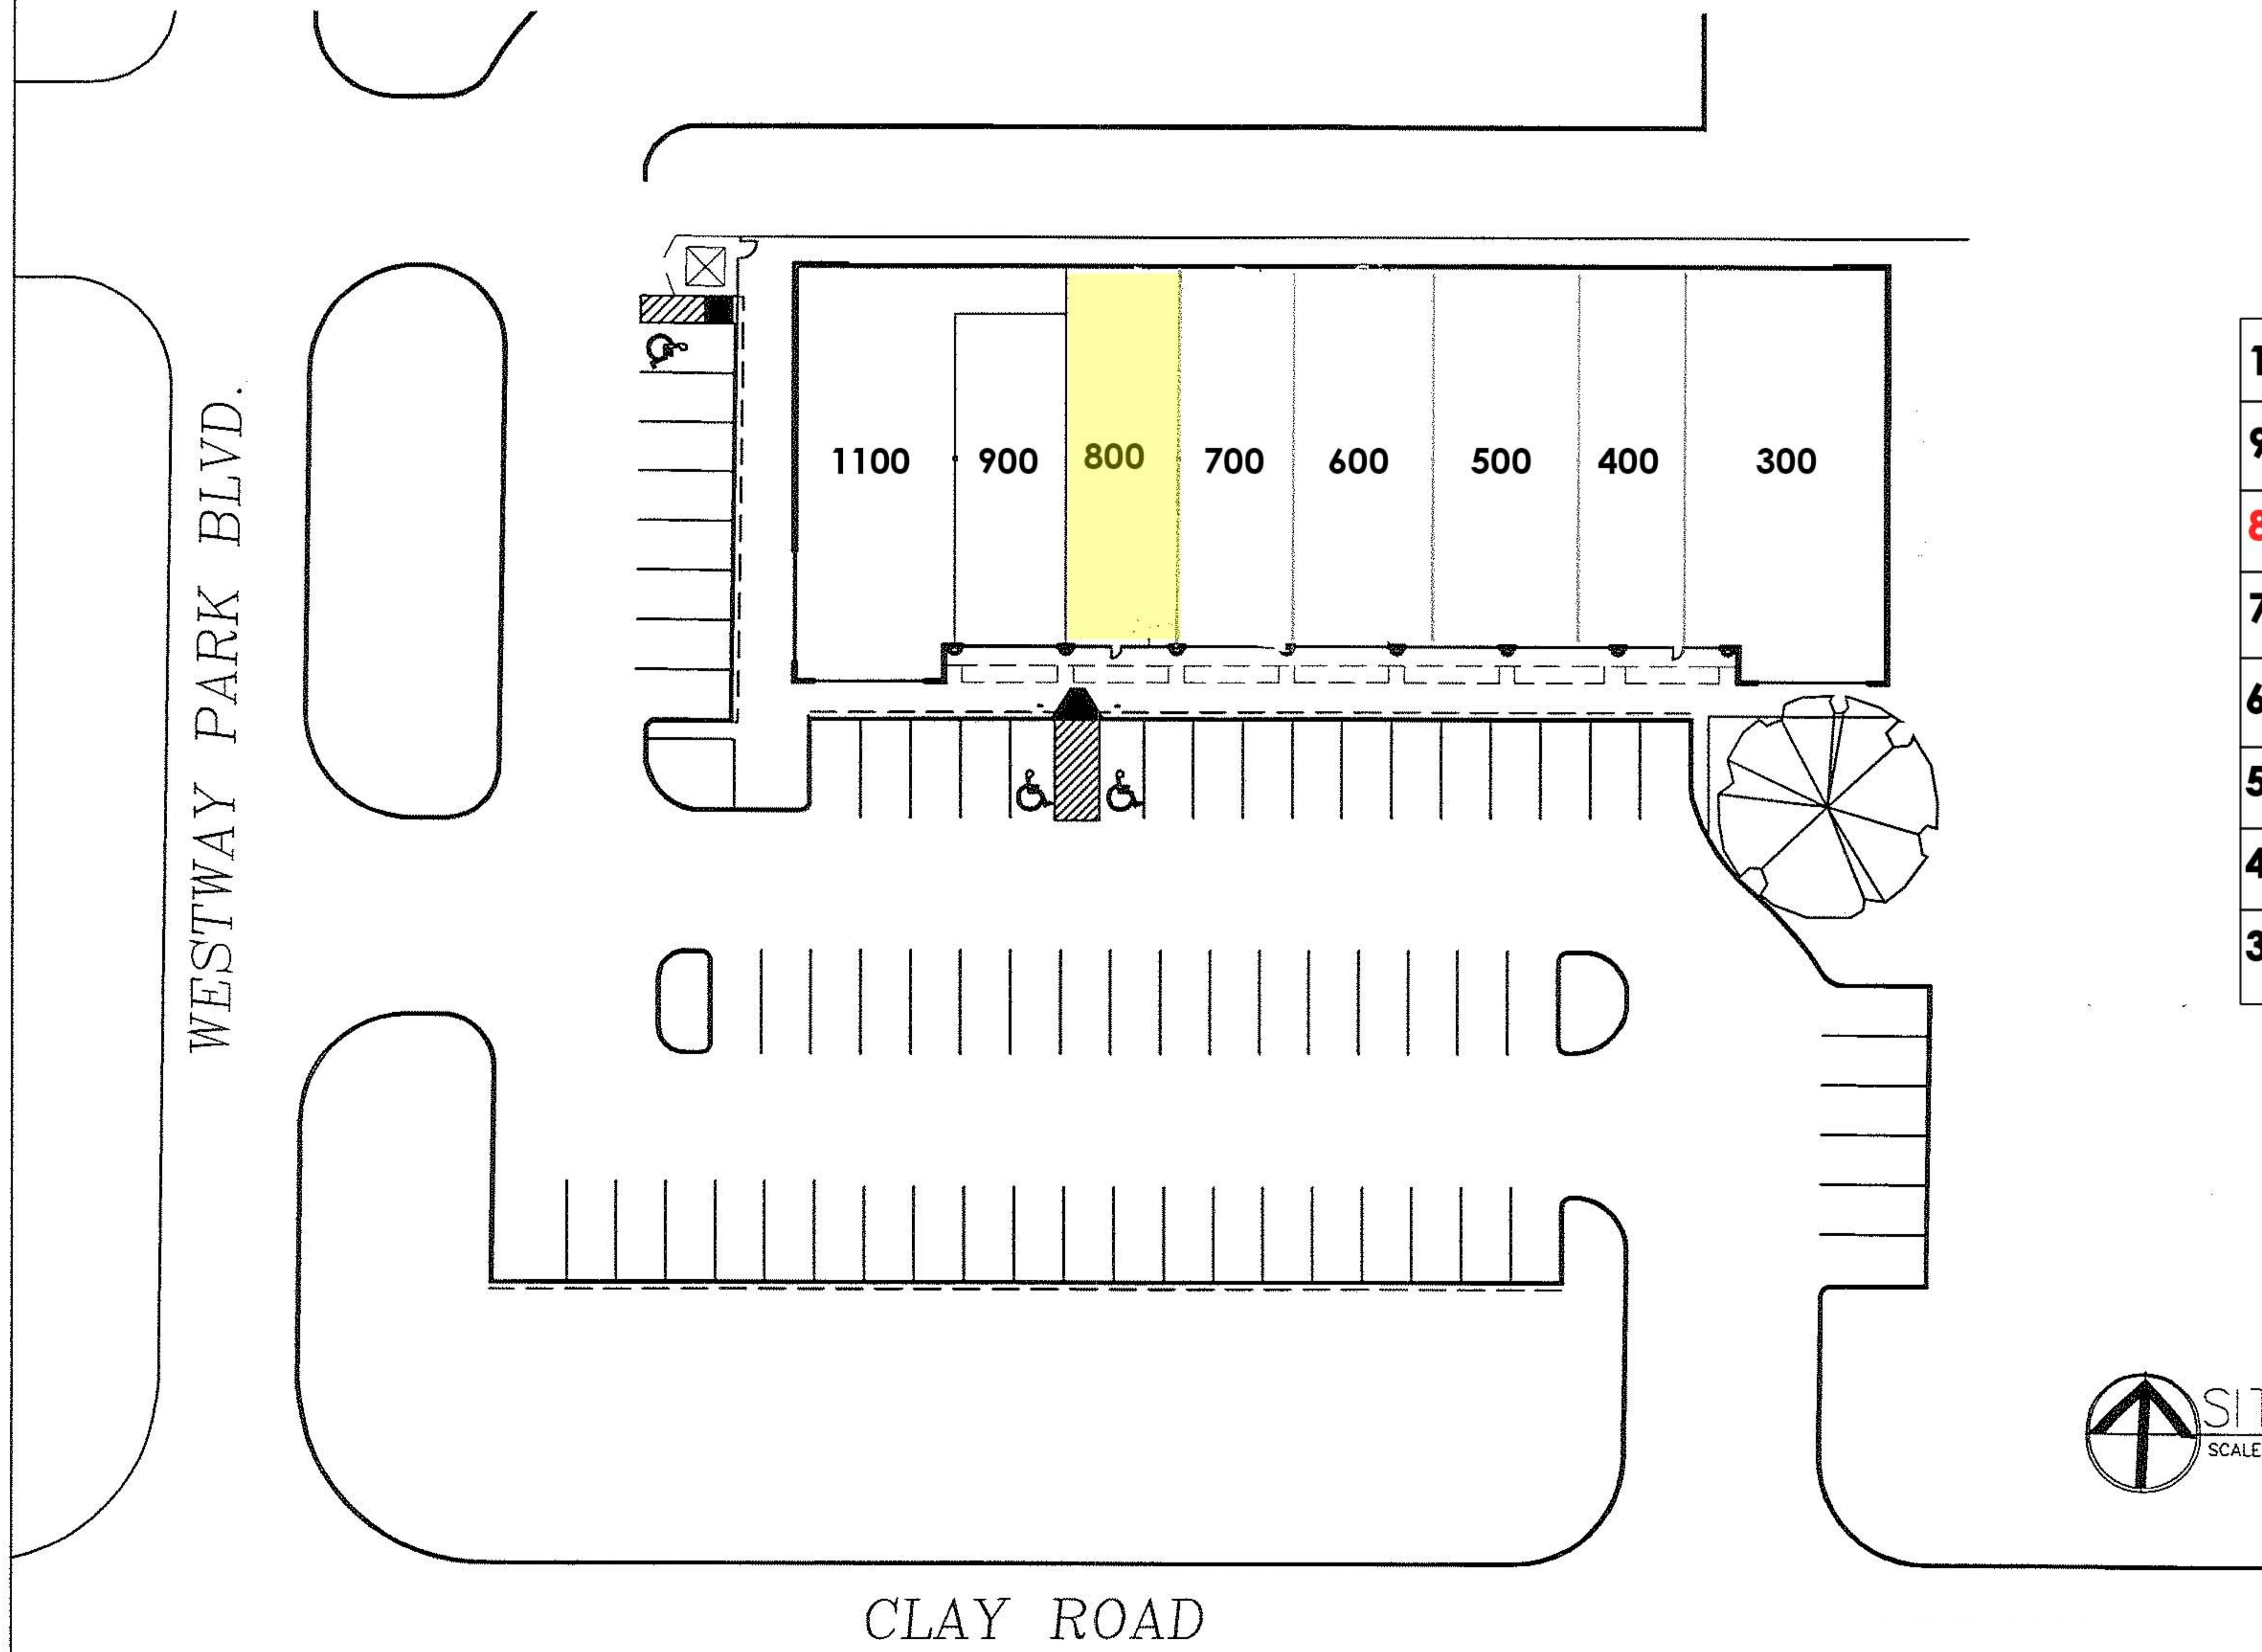

**THE PLAZAS AT WESTWAY PARK
CLAY ROAD AT WESTWAY PARK BOULEVARD
HOUSTON, TEXAS 77041**

Tenants
1100 - Senior Burrito
900 - Lash Lounge
800 - Available
700 - Subway
600 - DDS
500 - Neighborhood Kitchen
400 - Thai Healing Therapy
300 - Shipley's

SITE PLAN
 SCALE: 1" = 50'-0"