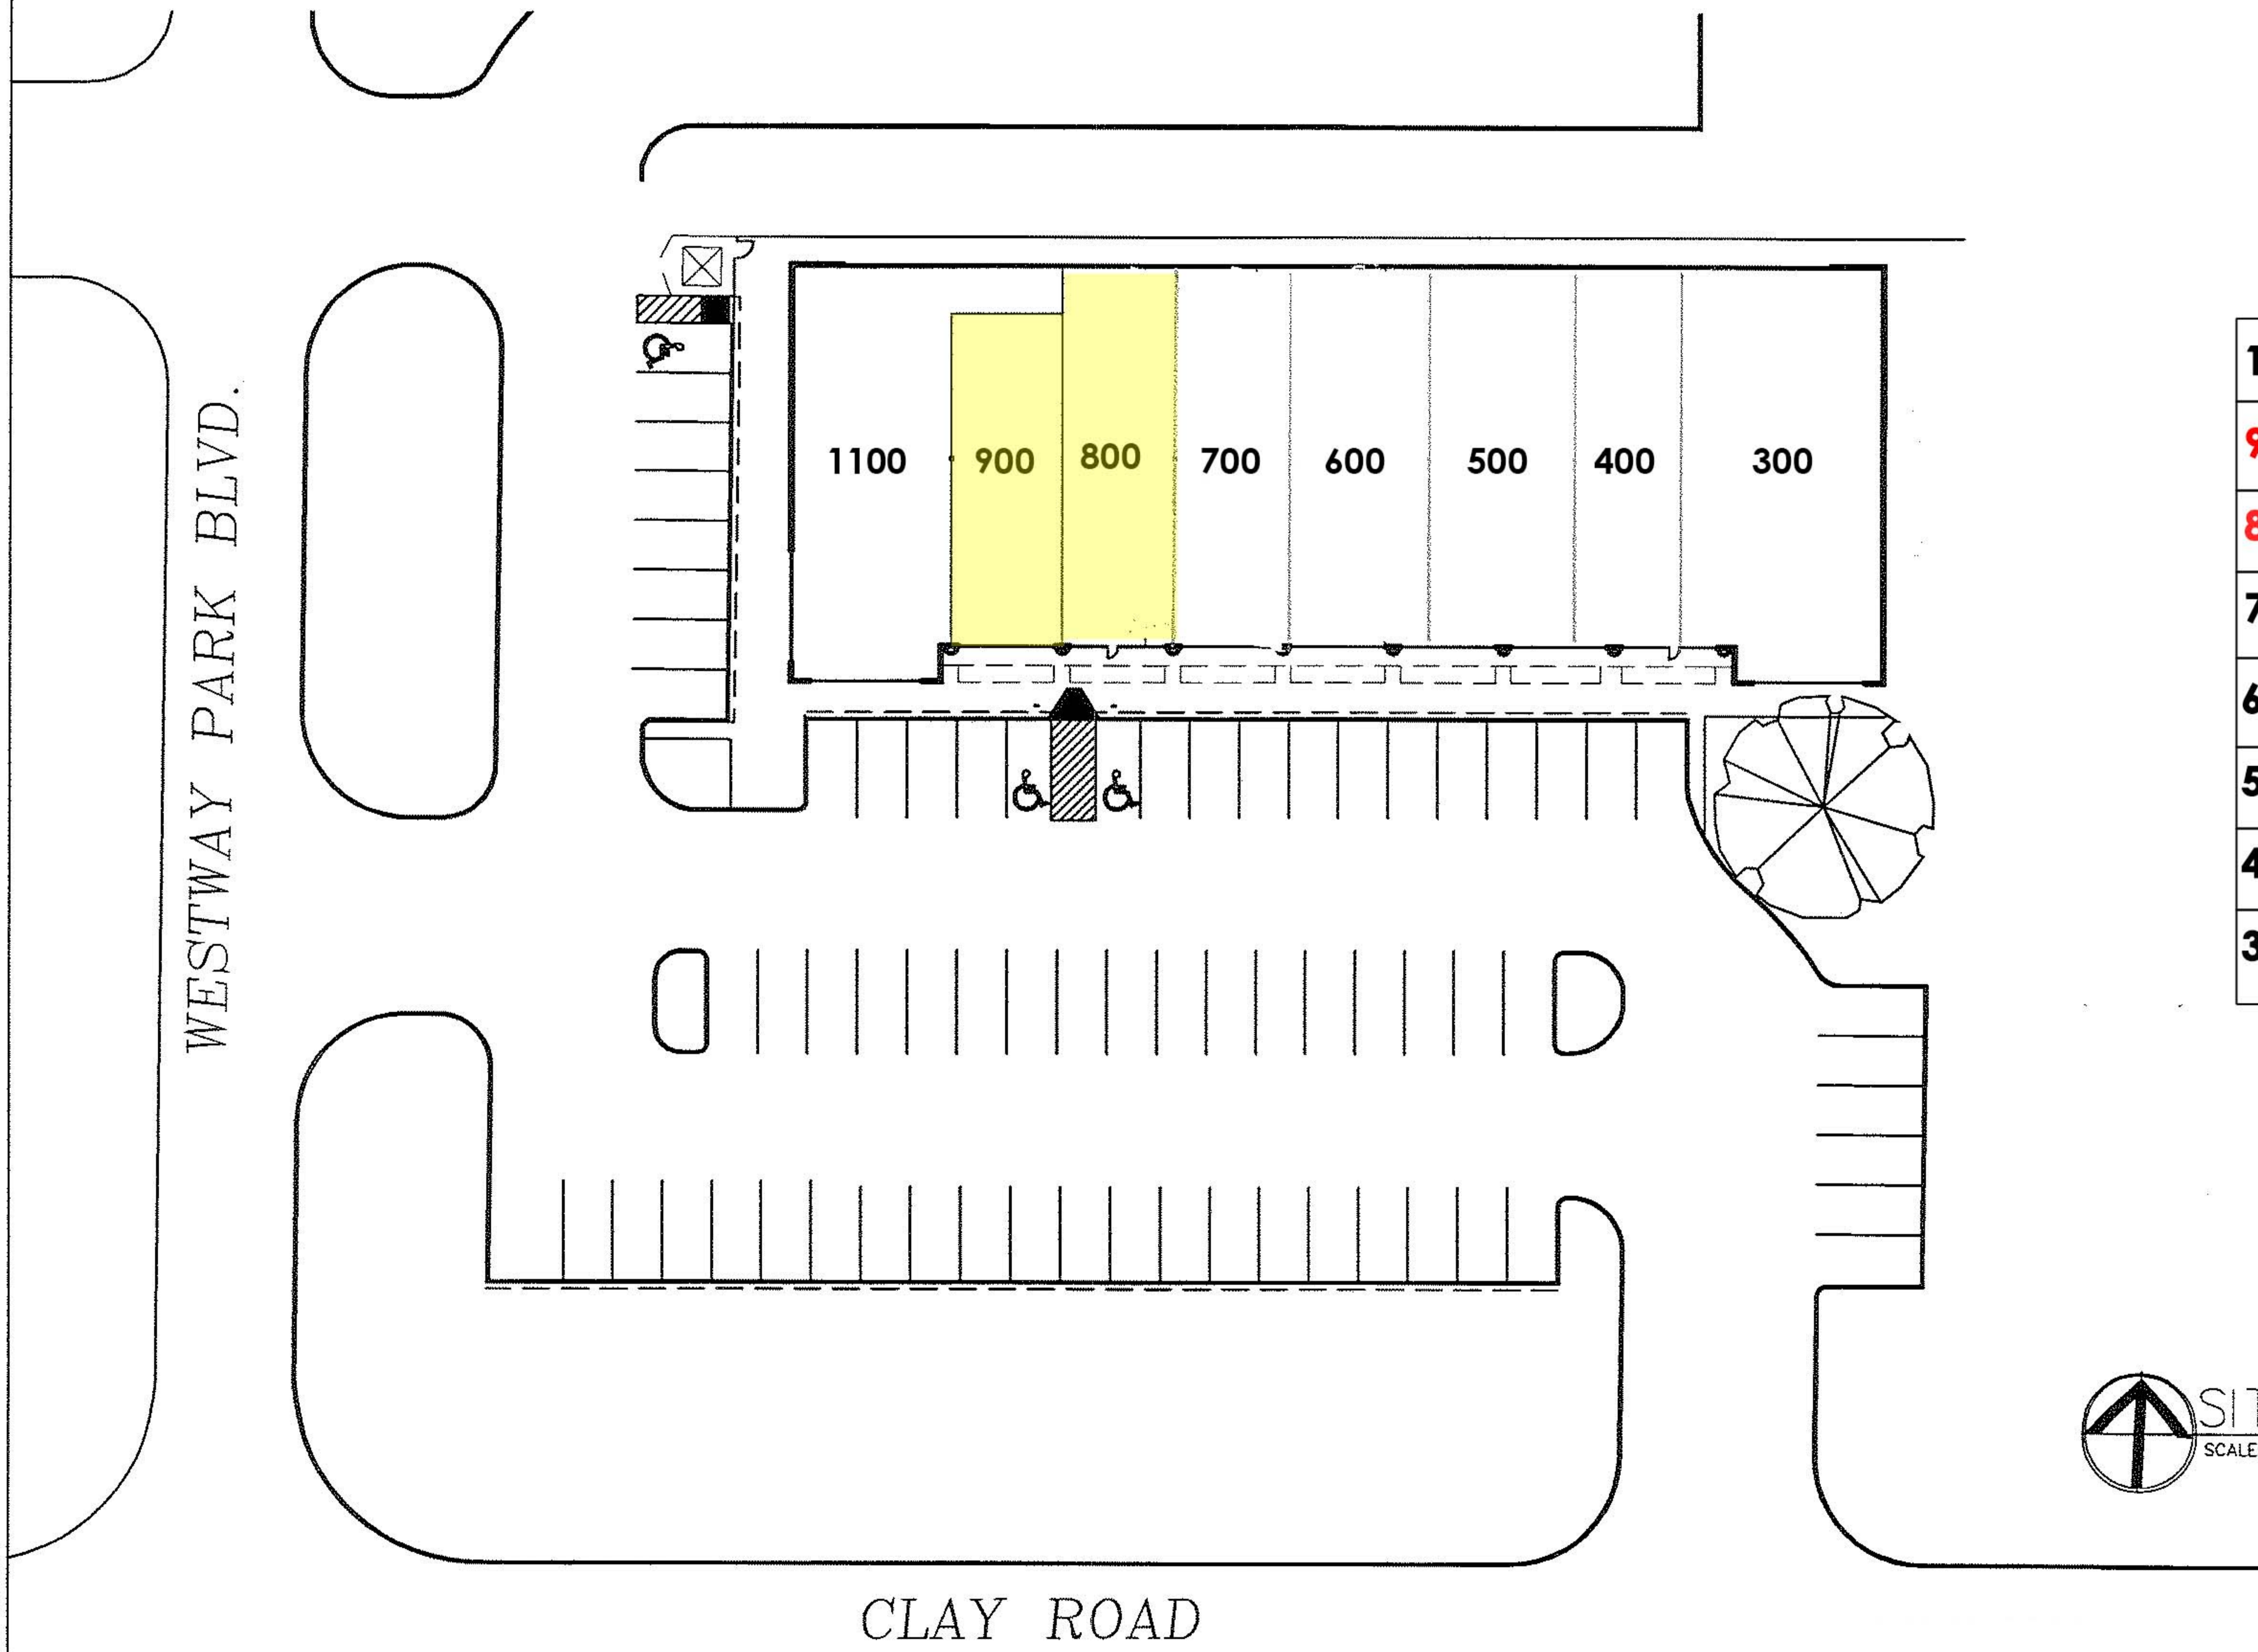

**THE PLAZAS AT WESTWAY PARK
CLAY ROAD AT WESTWAY PARK BOULEVARD
HOUSTON, TEXAS 77041**

Tenants

1100 - Senior Burrito
900 - Available
800 - Available
700 - Subway
600 - DDS
500 - Neighborhood Kitchen
400 - Thai Healing Therapy
300 - Shipley's Donuts

SITE PLAN
 SCALE: 1" = 50'-0"